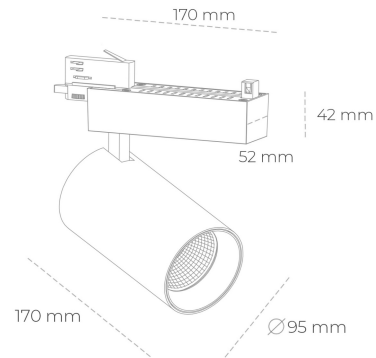

SPOTLIGHT SNIPER N 840 27W 30° BLACK | ON/OFF

Article number: N015-K0002-RF840-H7-N30-ZA02_700-S4-###

LED	COB
Light colour	4000 [K]
CRI	80
Led chip flux	3974 [lm]
Luminous flux	3179 [lm]
System power	27 [W]
Luminaire Efficiency	118 [lm/W]
Beam angle	30°
Controller	ON/OFF
MacAdam	3 SDCM

Spotlight LED

Track mounted LED spotlight. Aluminium housing. Ceiling base installation possible. Available in white, black and grey. Any RAL palette colour available on enquiry. Reflector beams available: 15° 30° and 45° . Maximum power is 30W

LUMINAIRE

Weight	1,33 [kg]
Protection rating IP , IK , class	IP 20, IK 3,
Luminaire colour	BLACK
Cover	Glass
Operating voltage	220-240V 50-60Hz

Note: All data are typical values. Tolerance of measurements +/-10% System features may change with product improvements due to technical advances.