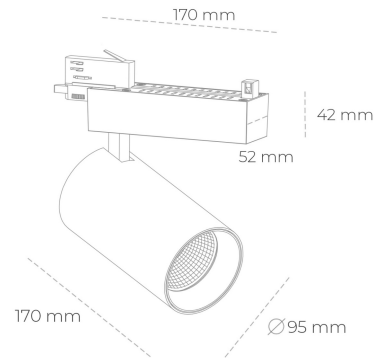

SPOTLIGHT SNIPER N 840 25W 30° BLACK | ON/OFF

Article number: N015-K0002-RF840-H7-N30-ZA02_650-S4-###

LED	COB
Light colour	4000 [K]
CRI	80
Led chip flux	3690 [lm]
Luminous flux	2952 [lm]
System power	25 [W]
Luminaire Efficiency	118 [lm/W]
Beam angle	30°
Controller	ON/OFF
MacAdam	3 SDCM

Spotlight LED

Track mounted LED spotlight. Aluminium housing. Ceiling base installation possible. Available in white, black and grey. Any RAL palette colour available on enquiry. Reflector beams available: 15° 30° and 45° . Maximum power is 30W

LUMINAIRE

Weight	1,33 [kg]
Protection rating IP , IK , class	IP 20, IK 3,
Luminaire colour	BLACK
Cover	Glass
Operating voltage	220-240V 50-60Hz

Note: All data are typical values. Tolerance of measurements +/-10% System features may change with product improvements due to technical advances.