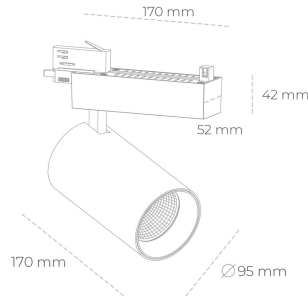

# SPOTLIGHT SNIPER N 840 25W 30° BLACK | ON/OFF

Article number: N015-K0002-RF840-H7-N30-ZA02\_650-S4-###

LED	COB
Light colour	4000 [K]
CRI	80
Led chip flux	3690 [lm]
Luminous flux	2952 [lm]
System power	25 [W]
Luminaire Efficiency	118 [lm/W]
Beam angle	30°
Controller	ON/OFF
MacAdam	3 SDCM

## Spotlight LED

Track mounted LED spotlight. Aluminium housing. Ceiling base installation possible. Available in white, black and grey. Any RAL palette colour available on enquiry. Reflector beams available: 15° 30° and 45° . Maximum power is 30W

## LUMINAIRE

Weight	1.33 [kg]
Protection rating IP , IK , class	IP 20, IK 3,
Luminaire colour	BLACK
Cover	Glass
Operating voltage	220-240V 50-60Hz

Note: All data are typical values. Tolerance of measurements +/-10%  
System features may change with product improvements due to technical advances.