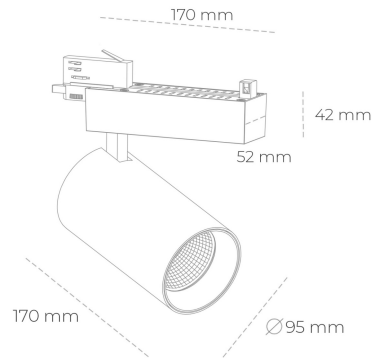

SPOTLIGHT SNIPER N 840 10W 30° BLACK | ON/OFF

Article number: N015-K0002-RF840-H7-N30-ZA01_250-S4-###

LED	COB
Light colour	4000 [K]
CRI	80
Led chip flux	1419 [lm]
Luminous flux	1135 [lm]
System power	10 [W]
Luminaire Efficiency	114 [lm/W]
Beam angle	30°
Controller	ON/OFF
MacAdam	3 SDCM

Spotlight LED

Track mounted LED spotlight. Aluminium housing. Ceiling base installation possible. Available in white, black and grey. Any RAL palette colour available on enquiry. Reflector beams available: 15° 30° and 45° . Maximum power is 30W

LUMINAIRE

Weight	1,33 [kg]
Protection rating IP , IK , class	IP 20, IK 3,
Luminaire colour	BLACK
Cover	Glass
Operating voltage	220-240V 50-60Hz

Note: All data are typical values. Tolerance of measurements +/-10% System features may change with product improvements due to technical advances.