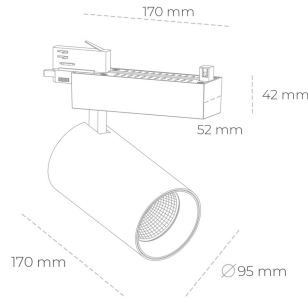

SPOTLIGHT SNIPER N 840 23W 15° BLACK | ON/OFF

Article number: N015-K0002-RF840-H7-N15-ZA02_600-S4-###

LED	COB
Light colour	4000 [K]
CRI	80
Led chip flux	3407 [lm]
Luminous flux	2725 [lm]
System power	23 [W]
Luminaire Efficiency	118 [lm/W]
Beam angle	15°
Controller	ON/OFF
MacAdam	3 SDCM

Spotlight LED

Track mounted LED spotlight. Aluminium housing. Ceiling base installation possible. Available in white, black and grey. Any RAL palette colour available on enquiry. Reflector beams available: 15° 30° and 45° . Maximum power is 30W

LUMINAIRE

Weight	1.33 [kg]
Protection rating IP , IK , class	IP 20, IK 3,
Luminaire colour	BLACK
Cover	Glass
Operating voltage	220-240V 50-60Hz

Note: All data are typical values. Tolerance of measurements +/-10%
System features may change with product improvements due to technical advances.