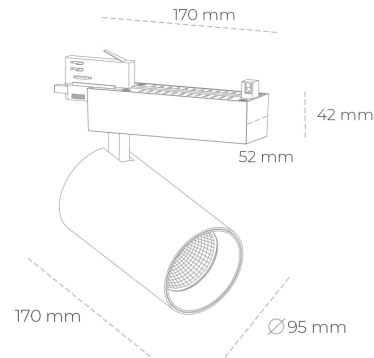

SPOTLIGHT SNIPER N 840 19W 15° BLACK | ON/OFF

Article number: N015-K0002-RF840-H7-N15-ZA01_500-S4-###

LED	COB
Light colour	4000 [K]
CRI	80
Led chip flux	2839 [lm]
Luminous flux	2271 [lm]
System power	19 [W]
Luminaire Efficiency	[lm/W]
Beam angle	15°
Controller	ON/OFF
MacAdam	3 SDCM

Spotlight LED

Track mounted LED spotlight. Aluminium housing. Ceiling base installation possible. Available in white, black and grey. Any RAL palette colour available on enquiry. Reflector beams available: 15° 30° and 45° . Maximum power is 30W

LUMINAIRE

Weight	1,33 [kg]
Protection rating IP , IK , class	IP 20, IK 3,
Luminaire colour	WHITE
Cover	Glass
Operating voltage	220-240V 50-60Hz

Note: All data are typical values. Tolerance of measurements +/-10% System features may change with product improvements due to technical advances.