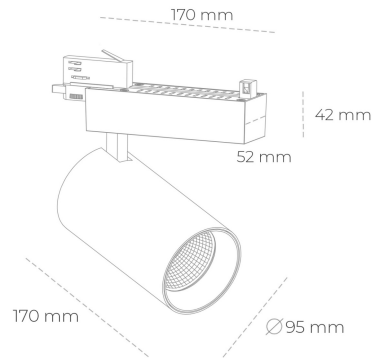

SPOTLIGHT SNIPER N 840 10W 15° BLACK | ON/OFF

Article number: N015-K0002-RF840-H7-N15-ZA01_250-S4-###

LED	COB
Light colour	4000 [K]
CRI	80
Led chip flux	1419 [lm]
Luminous flux	1135 [lm]
System power	10 [W]
Luminaire Efficiency	114 [lm/W]
Beam angle	15°
Controller	ON/OFF
MacAdam	3 SDCM

Spotlight LED

Track mounted LED spotlight. Aluminium housing. Ceiling base installation possible. Available in white, black and grey. Any RAL palette colour available on enquiry. Reflector beams available: 15° 30° and 45° . Maximum power is 30W

LUMINAIRE

Weight	1,33 [kg]
Protection rating IP , IK , class	IP 20, IK 3,
Luminaire colour	BLACK
Cover	Glass
Operating voltage	220-240V 50-60Hz

Note: All data are typical values. Tolerance of measurements +/-10% System features may change with product improvements due to technical advances.