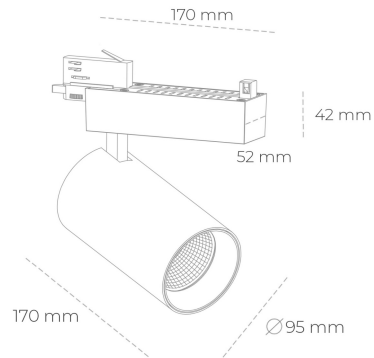

SPOTLIGHT SNIPER N 835 21W 45° BLACK | ON/OFF

Article number: N015-K0002-RF835-H7-N45-ZA02_550-S4-###

LED	COB
Light colour	3500 [K]
CRI	80
Led chip flux	3061 [lm]
Luminous flux	2448 [lm]
System power	21 [W]
Luminaire Efficiency	117 [lm/W]
Beam angle	45°
Controller	ON/OFF
MacAdam	3 SDCM

Spotlight LED

Track mounted LED spotlight. Aluminium housing. Ceiling base installation possible. Available in white, black and grey. Any RAL palette colour available on enquiry. Reflector beams available: 15° 30° and 45°. Maximum power is 30W

LUMINAIRE

Weight	1,33 [kg]
Protection rating IP , IK , class	IP 20, IK 3,
Luminaire colour	BLACK
Cover	Glass
Operating voltage	220-240V 50-60Hz

Note: All data are typical values. Tolerance of measurements +/-10% System features may change with product improvements due to technical advances.