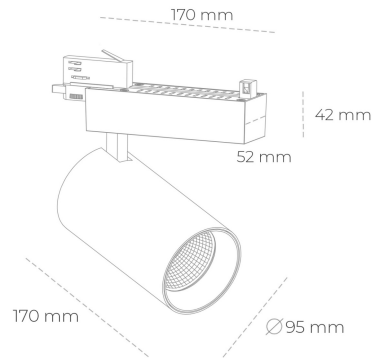

SPOTLIGHT SNIPER N 835 31W 30° BLACK | ON/OFF

Article number: N015-K0002-RF835-H7-N30-ZA03_800-S4-###

LED	COB
Light colour	3500 [K]
CRI	80
Led chip flux	4453 [lm]
Luminous flux	3562 [lm]
System power	31 [W]
Luminaire Efficiency	115 [lm/W]
Beam angle	30°
Controller	ON/OFF
MacAdam	3 SDCM

Spotlight LED

Track mounted LED spotlight. Aluminium housing. Ceiling base installation possible. Available in white, black and grey. Any RAL palette colour available on enquiry. Reflector beams available: 15° 30° and 45°. Maximum power is 30W

LUMINAIRE

Weight	1,33 [kg]
Protection rating IP , IK , class	IP 20, IK 3,
Luminaire colour	BLACK
Cover	Glass
Operating voltage	220-240V 50-60Hz

Note: All data are typical values. Tolerance of measurements +/-10% System features may change with product improvements due to technical advances.