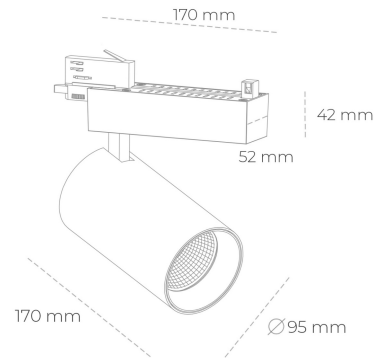

## SPOTLIGHT SNIPER N 835 21W 30° BLACK | ON/OFF

Article number: N015-K0002-RF835-H7-N30-ZA02\_550-S4-###

LED	COB
Light colour	3500 [K]
CRI	80
Led chip flux	3061 [lm]
Luminous flux	2448 [lm]
System power	21 [W]
Luminaire Efficiency	117 [lm/W]
Beam angle	30°
Controller	ON/OFF
MacAdam	3 SDCM

### Spotlight LED

Track mounted LED spotlight. Aluminium housing. Ceiling base installation possible. Available in white, black and grey. Any RAL palette colour available on enquiry. Reflector beams available: 15° 30° and 45° . Maximum power is 30W

### LUMINAIRE

Weight	1,33 [kg]
Protection rating IP , IK , class	IP 20, IK 3,
Luminaire colour	BLACK
Cover	Glass
Operating voltage	220-240V 50-60Hz

Note: All data are typical values. Tolerance of measurements +/-10% System features may change with product improvements due to technical advances.