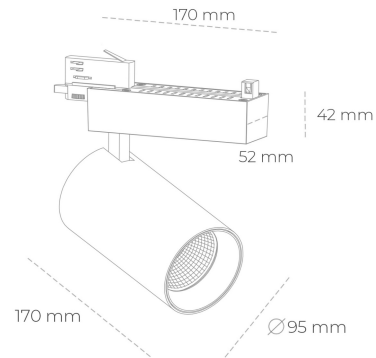

SPOTLIGHT SNIPER N 835 31W 15° BLACK | ON/OFF

Article number: N015-K0002-RF835-H7-N15-ZA03_800-S4-###

LED	COB
Light colour	3500 [K]
CRI	80
Led chip flux	4453 [lm]
Luminous flux	3562 [lm]
System power	31 [W]
Luminaire Efficiency	115 [lm/W]
Beam angle	15°
Controller	ON/OFF
MacAdam	3 SDCM

Spotlight LED

Track mounted LED spotlight. Aluminium housing. Ceiling base installation possible. Available in white, black and grey. Any RAL palette colour available on enquiry. Reflector beams available: 15° 30° and 45° . Maximum power is 30W

LUMINAIRE

Weight	1,33 [kg]
Protection rating IP , IK , class	IP 20, IK 3,
Luminaire colour	BLACK
Cover	Glass
Operating voltage	220-240V 50-60Hz

Note: All data are typical values. Tolerance of measurements +/-10% System features may change with product improvements due to technical advances.