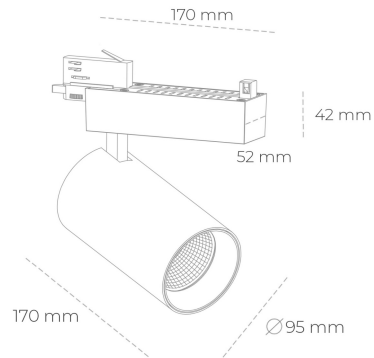

## SPOTLIGHT SNIPER N 835 27W 15° BLACK | ON/OFF

Article number: N015-K0002-RF835-H7-N15-ZA02\_700-S4-###

LED	COB
Light colour	3500 [K]
CRI	80
Led chip flux	3896 [lm]
Luminous flux	3116 [lm]
System power	27 [W]
Luminaire Efficiency	115 [lm/W]
Beam angle	15°
Controller	ON/OFF
MacAdam	3 SDCM

### Spotlight LED

Track mounted LED spotlight. Aluminium housing. Ceiling base installation possible. Available in white, black and grey. Any RAL palette colour available on enquiry. Reflector beams available: 15° 30° and 45° . Maximum power is 30W

### LUMINAIRE

Weight	1,33 [kg]
Protection rating IP , IK , class	IP 20, IK 3,
Luminaire colour	BLACK
Cover	Glass
Operating voltage	220-240V 50-60Hz

Note: All data are typical values. Tolerance of measurements +/-10% System features may change with product improvements due to technical advances.