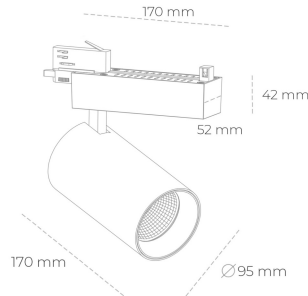

SPOTLIGHT SNIPER N 830 31W 45° BLACK | ON/OFF

Article number: N015-K0002-RF830-H7-N45-ZA03_800-S4-###

LED	COB
Light colour	3000 [K]
CRI	80
Led chip flux	4355 [lm]
Luminous flux	3484 [lm]
System power	31 [W]
Luminaire Efficiency	112 [lm/W]
Beam angle	45°
Controller	ON/OFF
MacAdam	3 SDCM

Spotlight LED

Track mounted LED spotlight. Aluminium housing. Ceiling base installation possible. Available in white, black and grey. Any RAL palette colour available on enquiry. Reflector beams available: 15° 30° and 45° . Maximum power is 30W

LUMINAIRE

Weight	1.33 [kg]
Protection rating IP , IK , class	IP 20, IK 3,
Luminaire colour	BLACK
Cover	Glass
Operating voltage	220-240V 50-60Hz

Note: All data are typical values. Tolerance of measurements +/-10%
System features may change with product improvements due to technical advances.