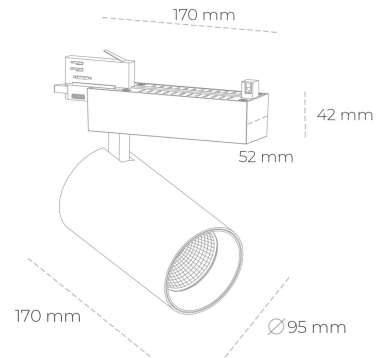

SPOTLIGHT SNIPER N 830 21W 45° BLACK | ON/OFF

Article number: N015-K0002-RF830-H7-N45-ZA02_550-S4-###

LED	COB
Light colour	3000 [K]
CRI	80
Led chip flux	2994 [lm]
Luminous flux	2395 [lm]
System power	21 [W]
Luminaire Efficiency	114 [lm/W]
Beam angle	45°
Controller	ON/OFF
MacAdam	3 SDCM

Spotlight LED

Track mounted LED spotlight. Aluminium housing. Ceiling base installation possible. Available in white, black and grey. Any RAL palette colour available on enquiry. Reflector beams available: 15° 30° and 45°. Maximum power is 30W

LUMINAIRE

Weight	1,33 [kg]
Protection rating IP , IK , class	IP 20, IK 3,
Luminaire colour	BLACK
Cover	Glass
Operating voltage	220-240V 50-60Hz

Note: All data are typical values. Tolerance of measurements +/-10% System features may change with product improvements due to technical advances.