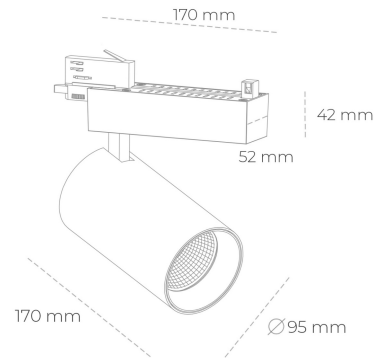

SPOTLIGHT SNIPER N 830 31W 30° BLACK | ON/OFF

Article number: N015-K0002-RF830-H7-N30-ZA03_800-S4-###

LED	COB
Light colour	3000 [K]
CRI	80
Led chip flux	4355 [lm]
Luminous flux	3484 [lm]
System power	31 [W]
Luminaire Efficiency	112 [lm/W]
Beam angle	30°
Controller	ON/OFF
MacAdam	3 SDCM

Spotlight LED

Track mounted LED spotlight. Aluminium housing. Ceiling base installation possible. Available in white, black and grey. Any RAL palette colour available on enquiry. Reflector beams available: 15° 30° and 45° . Maximum power is 30W

LUMINAIRE

Weight	1,33 [kg]
Protection rating IP , IK , class	IP 20, IK 3,
Luminaire colour	BLACK
Cover	Glass
Operating voltage	220-240V 50-60Hz

Note: All data are typical values. Tolerance of measurements +/-10% System features may change with product improvements due to technical advances.