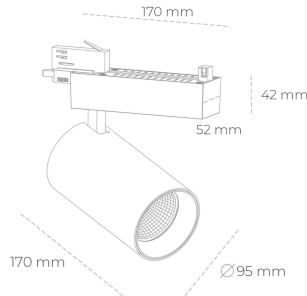

SPOTLIGHT SNIPER N 830 14W 30° BLACK | ON/OFF

Article number: N015-K0002-RF830-H7-N30-ZA01_350-S4-###

LED	COB
Light colour	3000 [K]
CRI	80
Led chip flux	1905 [lm]
Luminous flux	1524 [lm]
System power	14 [W]
Luminaire Efficiency	109 [lm/W]
Beam angle	30°
Controller	ON/OFF
MacAdam	3 SDCM

Spotlight LED

Track mounted LED spotlight. Aluminium housing. Ceiling base installation possible. Available in white, black and grey. Any RAL palette colour available on enquiry. Reflector beams available: 15° 30° and 45° . Maximum power is 30W

LUMINAIRE

Weight	1.33 [kg]
Protection rating IP , IK , class	IP 20, IK 3,
Luminaire colour	BLACK
Cover	Glass
Operating voltage	220-240V 50-60Hz

Note: All data are typical values. Tolerance of measurements +/-10%
System features may change with product improvements due to technical advances.