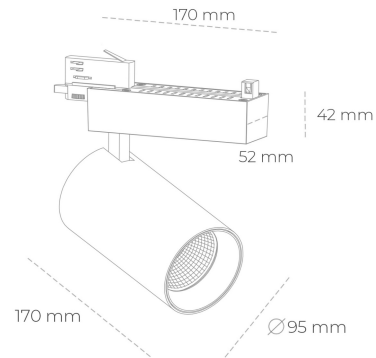

SPOTLIGHT SNIPER N 830 10W 30° BLACK | ON/OFF

Article number: N015-K0002-RF830-H7-N30-ZA01_250-S4-###

LED	COB
Light colour	3000 [K]
CRI	80
Led chip flux	1361 [lm]
Luminous flux	1088 [lm]
System power	10 [W]
Luminaire Efficiency	109 [lm/W]
Beam angle	30°
Controller	ON/OFF
MacAdam	3 SDCM

Spotlight LED

Track mounted LED spotlight. Aluminium housing. Ceiling base installation possible. Available in white, black and grey. Any RAL palette colour available on enquiry. Reflector beams available: 15° 30° and 45°. Maximum power is 30W

LUMINAIRE

Weight	1,33 [kg]
Protection rating IP , IK , class	IP 20, IK 3,
Luminaire colour	BLACK
Cover	Glass
Operating voltage	220-240V 50-60Hz

Note: All data are typical values. Tolerance of measurements +/-10% System features may change with product improvements due to technical advances.