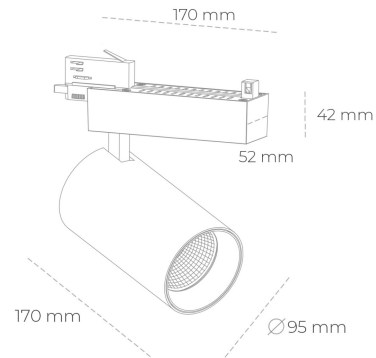

SPOTLIGHT SNIPER N 827 31W 45° BLACK | ON/OFF

Article number: N015-K0002-RF827-H7-N45-ZA03_800-S4-###

LED	COB
Light colour	2700 [K]
CRI	80
Led chip flux	4311 [lm]
Luminous flux	3448 [lm]
System power	31 [W]
Luminaire Efficiency	111 [lm/W]
Beam angle	45°
Controller	ON/OFF
MacAdam	3 SDCM

Spotlight LED

Track mounted LED spotlight. Aluminium housing. Ceiling base installation possible. Available in white, black and grey. Any RAL palette colour available on enquiry. Reflector beams available: 15° 30° and 45°. Maximum power is 30W

LUMINAIRE

Weight	1,33 [kg]
Protection rating IP , IK , class	IP 20, IK 3,
Luminaire colour	BLACK
Cover	Glass
Operating voltage	220-240V 50-60Hz

Note: All data are typical values. Tolerance of measurements +/-10% System features may change with product improvements due to technical advances.