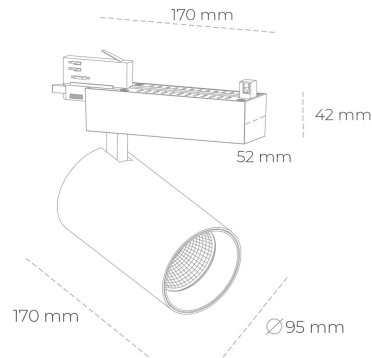

SPOTLIGHT SNIPER N 827 27W 45° BLACK | ON/OFF

Article number: N015-K0002-RF827-H7-N45-ZA02_700-S4-###

LED	COB
Light colour	2700 [K]
CRI	80
Led chip flux	3772 [lm]
Luminous flux	3017 [lm]
System power	27 [W]
Luminaire Efficiency	112 [lm/W]
Beam angle	45°
Controller	ON/OFF
MacAdam	3 SDCM

Spotlight LED

Track mounted LED spotlight. Aluminium housing. Ceiling base installation possible. Available in white, black and grey. Any RAL palette colour available on enquiry. Reflector beams available: 15° 30° and 45°. Maximum power is 30W

LUMINAIRE

Weight	1,33 [kg]
Protection rating IP , IK , class	IP 20, IK 3,
Luminaire colour	BLACK
Cover	Glass
Operating voltage	220-240V 50-60Hz

Note: All data are typical values. Tolerance of measurements +/-10% System features may change with product improvements due to technical advances.