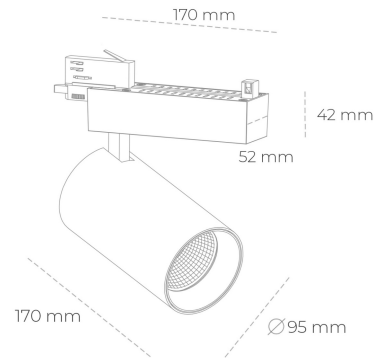

SPOTLIGHT SNIPER N 827 23W 45° BLACK | ON/OFF

Article number: N015-K0002-RF827-H7-N45-ZA02_600-S4-###

LED	COB
Light colour	2700 [K]
CRI	80
Led chip flux	3233 [lm]
Luminous flux	2586 [lm]
System power	23 [W]
Luminaire Efficiency	112 [lm/W]
Beam angle	45°
Controller	ON/OFF
MacAdam	3 SDCM

Spotlight LED

Track mounted LED spotlight. Aluminium housing. Ceiling base installation possible. Available in white, black and grey. Any RAL palette colour available on enquiry. Reflector beams available: 15° 30° and 45°. Maximum power is 30W

LUMINAIRE

Weight	1,33 [kg]
Protection rating IP , IK , class	IP 20, IK 3,
Luminaire colour	BLACK
Cover	Glass
Operating voltage	220-240V 50-60Hz

Note: All data are typical values. Tolerance of measurements +/-10% System features may change with product improvements due to technical advances.