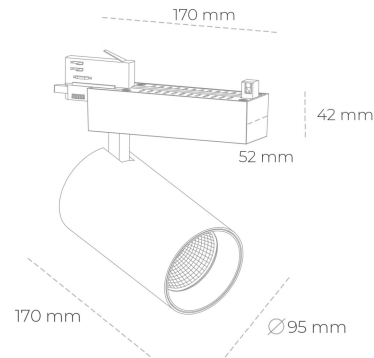

SPOTLIGHT SNIPER N 827 23W 45° BLACK | ON/OFF

Article number: N015-K0002-RF827-H7-N45-ZA02_600-S4-###

LED	COB
Light colour	2700 [K]
CRI	80
Led chip flux	3233 [lm]
Luminous flux	2586 [lm]
System power	23 [W]
Luminaire Efficiency	[lm/W]
Beam angle	45°
Controller	ON/OFF
MacAdam	3 SDCM

Spotlight LED

Track mounted LED spotlight. Aluminium housing. Ceiling base installation possible. Available in white, black and grey. Any RAL palette colour available on enquiry. Reflector beams available: 15° 30° and 45°. Maximum power is 30W

LUMINAIRE

Weight	1,33 [kg]
Protection rating IP , IK , class	IP 20, IK 3,
Luminaire colour	WHITE
Cover	Glass
Operating voltage	220-240V 50-60Hz

Note: All data are typical values. Tolerance of measurements +/-10% System features may change with product improvements due to technical advances.