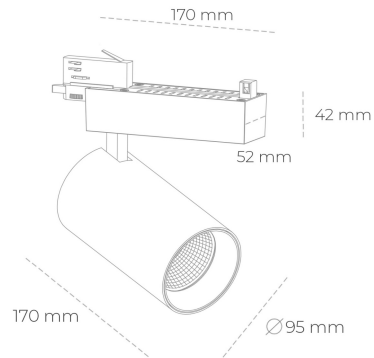

SPOTLIGHT SNIPER N 827 19W 45° BLACK | ON/OFF

Article number: N015-K0002-RF827-H7-N45-ZA01_500-S4-###

LED	COB
Light colour	2700 [K]
CRI	80
Led chip flux	2694 [lm]
Luminous flux	2155 [lm]
System power	19 [W]
Luminaire Efficiency	113 [lm/W]
Beam angle	45°
Controller	ON/OFF
MacAdam	3 SDCM

Spotlight LED

Track mounted LED spotlight. Aluminium housing. Ceiling base installation possible. Available in white, black and grey. Any RAL palette colour available on enquiry. Reflector beams available: 15° 30° and 45°. Maximum power is 30W

LUMINAIRE

Weight	1,33 [kg]
Protection rating IP , IK , class	IP 20, IK 3,
Luminaire colour	BLACK
Cover	Glass
Operating voltage	220-240V 50-60Hz

Note: All data are typical values. Tolerance of measurements +/-10% System features may change with product improvements due to technical advances.