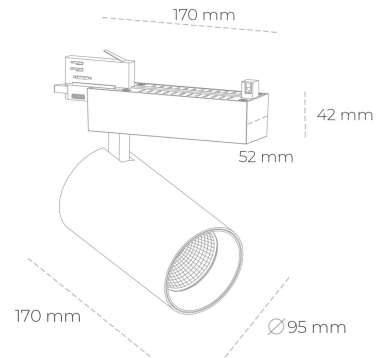

## SPOTLIGHT SNIPER N 827 19W 45° BLACK | ON/OFF

Article number: N015-K0002-RF827-H7-N45-ZA01\_500-S4-###

LED	COB
Light colour	2700 [K]
CRI	80
Led chip flux	2694 [lm]
Luminous flux	2155 [lm]
System power	19 [W]
Luminaire Efficiency	113 [lm/W]
Beam angle	45°
Controller	ON/OFF
MacAdam	3 SDCM

### Spotlight LED

Track mounted LED spotlight. Aluminium housing. Ceiling base installation possible. Available in white, black and grey. Any RAL palette colour available on enquiry. Reflector beams available: 15° 30° and 45°. Maximum power is 30W

### LUMINAIRE

Weight	1,33 [kg]
Protection rating IP , IK , class	IP 20, IK 3,
Luminaire colour	BLACK
Cover	Glass
Operating voltage	220-240V 50-60Hz

Note: All data are typical values. Tolerance of measurements +/-10% System features may change with product improvements due to technical advances.