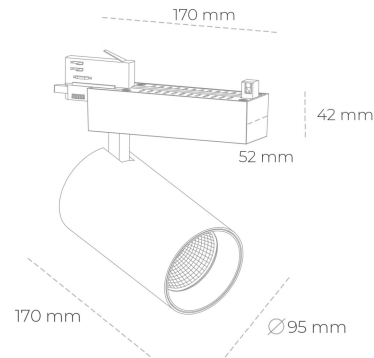

SPOTLIGHT SNIPER N 827 31W 30° BLACK | ON/OFF

Article number: N015-K0002-RF827-H7-N30-ZA03_800-S4-###

LED	COB
Light colour	2700 [K]
CRI	80
Led chip flux	4311 [lm]
Luminous flux	3448 [lm]
System power	31 [W]
Luminaire Efficiency	111 [lm/W]
Beam angle	30°
Controller	ON/OFF
MacAdam	3 SDCM

Spotlight LED

Track mounted LED spotlight. Aluminium housing. Ceiling base installation possible. Available in white, black and grey. Any RAL palette colour available on enquiry. Reflector beams available: 15° 30° and 45° . Maximum power is 30W

LUMINAIRE

Weight	1,33 [kg]
Protection rating IP , IK , class	IP 20, IK 3,
Luminaire colour	BLACK
Cover	Glass
Operating voltage	220-240V 50-60Hz

Note: All data are typical values. Tolerance of measurements +/-10% System features may change with product improvements due to technical advances.