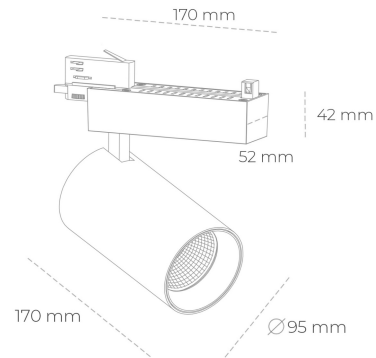

SPOTLIGHT SNIPER N 827 25W 30° BLACK | ON/OFF

Article number: N015-K0002-RF827-H7-N30-ZA02_650-S4-###

LED	COB
Light colour	2700 [K]
CRI	80
Led chip flux	3502 [lm]
Luminous flux	2801 [lm]
System power	25 [W]
Luminaire Efficiency	112 [lm/W]
Beam angle	30°
Controller	ON/OFF
MacAdam	3 SDCM

Spotlight LED

Track mounted LED spotlight. Aluminium housing. Ceiling base installation possible. Available in white, black and grey. Any RAL palette colour available on enquiry. Reflector beams available: 15° 30° and 45° . Maximum power is 30W

LUMINAIRE

Weight	1,33 [kg]
Protection rating IP , IK , class	IP 20, IK 3,
Luminaire colour	BLACK
Cover	Glass
Operating voltage	220-240V 50-60Hz

Note: All data are typical values. Tolerance of measurements +/-10% System features may change with product improvements due to technical advances.