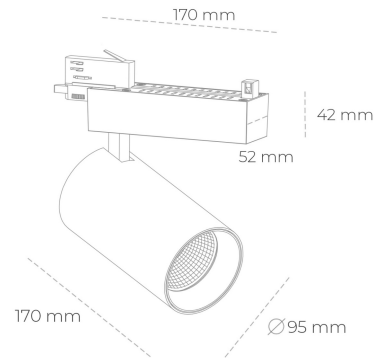

SPOTLIGHT SNIPER N 827 23W 30° BLACK | ON/OFF

Article number: N015-K0002-RF827-H7-N30-ZA02_600-S4-###

LED	COB
Light colour	2700 [K]
CRI	80
Led chip flux	3233 [lm]
Luminous flux	2586 [lm]
System power	23 [W]
Luminaire Efficiency	112 [lm/W]
Beam angle	30°
Controller	ON/OFF
MacAdam	3 SDCM

Spotlight LED

Track mounted LED spotlight. Aluminium housing. Ceiling base installation possible. Available in white, black and grey. Any RAL palette colour available on enquiry. Reflector beams available: 15° 30° and 45°. Maximum power is 30W

LUMINAIRE

Weight	1,33 [kg]
Protection rating IP , IK , class	IP 20, IK 3,
Luminaire colour	BLACK
Cover	Glass
Operating voltage	220-240V 50-60Hz

Note: All data are typical values. Tolerance of measurements +/-10% System features may change with product improvements due to technical advances.