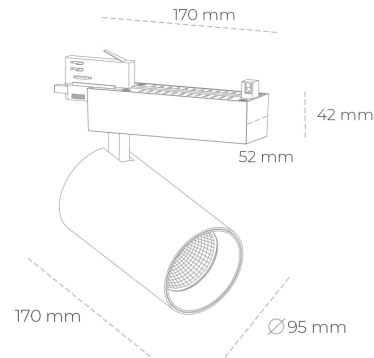

SPOTLIGHT SNIPER N 827 27W 15° BLACK | ON/OFF

Article number: N015-K0002-RF827-H7-N15-ZA02_700-S4-###

LED	COB
Light colour	2700 [K]
CRI	80
Led chip flux	3772 [lm]
Luminous flux	3017 [lm]
System power	27 [W]
Luminaire Efficiency	112 [lm/W]
Beam angle	15°
Controller	ON/OFF
MacAdam	3 SDCM

Spotlight LED

Track mounted LED spotlight. Aluminium housing. Ceiling base installation possible. Available in white, black and grey. Any RAL palette colour available on enquiry. Reflector beams available: 15° 30° and 45° . Maximum power is 30W

LUMINAIRE

Weight	1,33 [kg]
Protection rating IP , IK , class	IP 20, IK 3,
Luminaire colour	BLACK
Cover	Glass
Operating voltage	220-240V 50-60Hz

Note: All data are typical values. Tolerance of measurements +/-10% System features may change with product improvements due to technical advances.