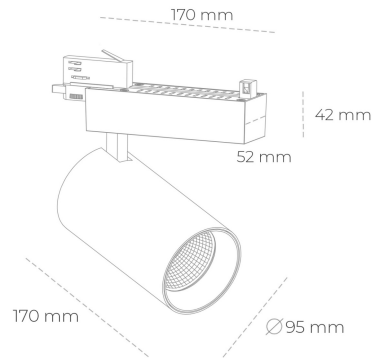

## SPOTLIGHT SNIPER N 827 21W 15° BLACK | ON/OFF

Article number: N015-K0002-RF827-H7-N15-ZA02\_550-S4-###

LED	COB
Light colour	2700 [K]
CRI	80
Led chip flux	2963 [lm]
Luminous flux	2370 [lm]
System power	21 [W]
Luminaire Efficiency	113 [lm/W]
Beam angle	15°
Controller	ON/OFF
MacAdam	3 SDCM

### Spotlight LED

Track mounted LED spotlight. Aluminium housing. Ceiling base installation possible. Available in white, black and grey. Any RAL palette colour available on enquiry. Reflector beams available: 15° 30° and 45° . Maximum power is 30W

### LUMINAIRE

Weight	1,33 [kg]
Protection rating IP , IK , class	IP 20, IK 3,
Luminaire colour	BLACK
Cover	Glass
Operating voltage	220-240V 50-60Hz

Note: All data are typical values. Tolerance of measurements +/-10% System features may change with product improvements due to technical advances.