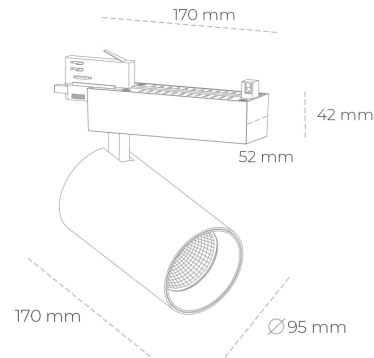

SPOTLIGHT SNIPER N 940 21W 45° BLACK PREMIUM WHITE ON/OFF

Article number: N015-K0002-PW940-HA-N45-ZA02_550-S4-###

LED	COB
Light colour	4000 [K] PREMIUM WHITE
CRI	90
Led chip flux	2912 [lm]
Luminous flux	2329 [lm]
System power	21 [W]
Luminaire Efficiency	111 [lm/W]
Beam angle	45°
Controller	ON/OFF
MacAdam	3 SDCM

Spotlight LED

Track mounted LED spotlight. Aluminium housing. Ceiling base installation possible. Available in white, black and grey. Any RAL palette colour available on enquiry. Reflector beams available: 15° 30° and 45° . Maximum power is 30W

LUMINAIRE

Weight	1,33 [kg]
Protection rating IP , IK , class	IP 20, IK 3,
Luminaire colour	BLACK
Cover	Glass
Operating voltage	220-240V 50-60Hz

Note: All data are typical values. Tolerance of measurements +/-10% System features may change with product improvements due to technical advances.