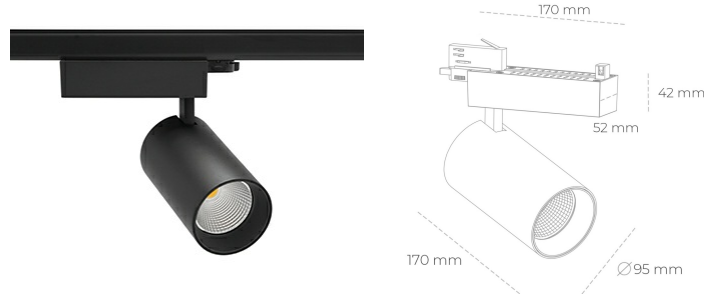

SPOTLIGHT SNIPER N 940 21W 45° BLACK PREMIUM WHITE ON/OFF

Article number: N015-K0002-PW940-HA-N45-ZA02_550-S4-###

LED	COB
Light colour	4000 [K] PREMIUM WHITE
CRI	
Led chip flux	90
Luminous flux	2912 [lm]
System power	2329 [lm]
Luminaire Efficiency	21 [W]
Beam angle	111 [lm/W]
Controller	45°
MacAdam	ON/OFF 3 SDCM

Spotlight LED

Track mounted LED spotlight. Aluminium housing. Ceiling base installation possible. Available in white, black and grey. Any RAL palette colour available on enquiry. Reflector beams available: 15° 30° and 45° . Maximum power is 30W

LUMINAIRE

Weight	1.33 [kg]
Protection rating IP , IK , class	IP 20, IK 3,
Luminaire colour	BLACK
Cover	Glass
Operating voltage	220-240V 50-60Hz

Note: All data are typical values. Tolerance of measurements +/-10%
System features may change with product improvements due to technical advances.