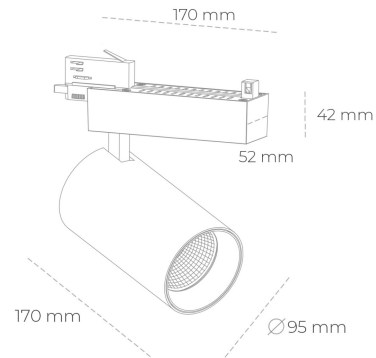

## SPOTLIGHT SNIPER N 940 14W 30° BLACK PREMIUM WHITE ON/OFF

Article number: N015-K0002-PW940-HA-N30-ZA01\_350-S4-###

LED	COB
Light colour	4000 [K] PREMIUM WHITE
CRI	90
Led chip flux	1887 [lm]
Luminous flux	1509 [lm]
System power	14 [W]
Luminaire Efficiency	[lm/W]
Beam angle	30°
Controller	ON/OFF
MacAdam	3 SDCM

### Spotlight LED

Track mounted LED spotlight. Aluminium housing. Ceiling base installation possible. Available in white, black and grey. Any RAL palette colour available on enquiry. Reflector beams available: 15° 30° and 45° . Maximum power is 30W

### LUMINAIRE

Weight	1,33 [kg]
Protection rating IP , IK , class	IP 20, IK 3,
Luminaire colour	WHITE
Cover	Glass
Operating voltage	220-240V 50-60Hz

Note: All data are typical values. Tolerance of measurements +/-10% System features may change with product improvements due to technical advances.