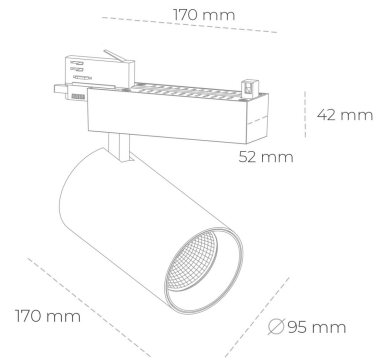

SPOTLIGHT SNIPER N 940 14W 30° BLACK PREMIUM WHITE ON/OFF

Article number: N015-K0002-PW940-HA-N30-ZA01_350-S4-###

LED	COB
Light colour	4000 [K] PREMIUM WHITE
CRI	90
Led chip flux	1887 [lm]
Luminous flux	1509 [lm]
System power	14 [W]
Luminaire Efficiency	108 [lm/W]
Beam angle	30°
Controller	ON/OFF
MacAdam	3 SDCM

Spotlight LED

Track mounted LED spotlight. Aluminium housing. Ceiling base installation possible. Available in white, black and grey. Any RAL palette colour available on enquiry. Reflector beams available: 15° 30° and 45° . Maximum power is 30W

LUMINAIRE

Weight	1,33 [kg]
Protection rating IP , IK , class	IP 20, IK 3,
Luminaire colour	BLACK
Cover	Glass
Operating voltage	220-240V 50-60Hz

Note: All data are typical values. Tolerance of measurements +/-10% System features may change with product improvements due to technical advances.