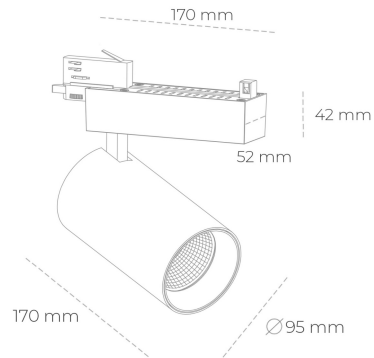

SPOTLIGHT SNIPER N 940 20W 15° BLACK PREMIUM WHITE ON/OFF

Article number: N015-K0002-PW940-HA-N15-ZA01_500-S4-###

LED	COB
Light colour	4000 [K] PREMIUM WHITE
CRI	90
Led chip flux	2663 [lm]
Luminous flux	2130 [lm]
System power	20 [W]
Luminaire Efficiency	107 [lm/W]
Beam angle	15°
Controller	ON/OFF
MacAdam	3 SDCM

Spotlight LED

Track mounted LED spotlight. Aluminium housing. Ceiling base installation possible. Available in white, black and grey. Any RAL palette colour available on enquiry. Reflector beams available: 15° 30° and 45° . Maximum power is 30W

LUMINAIRE

Weight	1,33 [kg]
Protection rating IP , IK , class	IP 20, IK 3,
Luminaire colour	BLACK
Cover	Glass
Operating voltage	220-240V 50-60Hz

Note: All data are typical values. Tolerance of measurements +/-10% System features may change with product improvements due to technical advances.