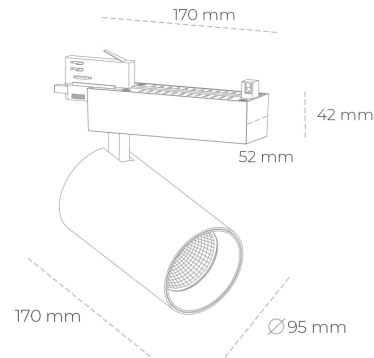

SPOTLIGHT SNIPER N 940 14W 15° BLACK PREMIUM WHITE ON/OFF

Article number: N015-K0002-PW940-HA-N15-ZA01_350-S4-###

LED	COB
Light colour	4000 [K] PREMIUM WHITE
CRI	90
Led chip flux	1887 [lm]
Luminous flux	1509 [lm]
System power	14 [W]
Luminaire Efficiency	108 [lm/W]
Beam angle	15°
Controller	ON/OFF
MacAdam	3 SDCM

Spotlight LED

Track mounted LED spotlight. Aluminium housing. Ceiling base installation possible. Available in white, black and grey. Any RAL palette colour available on enquiry. Reflector beams available: 15° 30° and 45° . Maximum power is 30W

LUMINAIRE

Weight	1,33 [kg]
Protection rating IP , IK , class	IP 20, IK 3,
Luminaire colour	BLACK
Cover	Glass
Operating voltage	220-240V 50-60Hz

Note: All data are typical values. Tolerance of measurements +/-10% System features may change with product improvements due to technical advances.