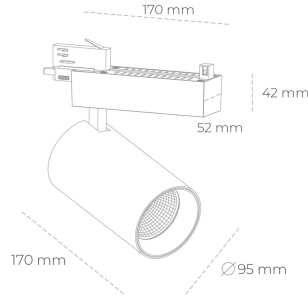

# SPOTLIGHT SNIPER N 930 27W 45° BLACK PREMIUM COLOR ON/OFF

Article number: N015-K0002-PC930-HA-N45-ZA02\_700-S4-###

LED	COB
Light colour	3000 [K] PREMIUM COLOR
CRI	COLOR
Led chip flux	90
Luminous flux	2960 [lm]
System power	2368 [lm]
Luminaire Efficiency	27 [W]
Beam angle	88 [lm/W]
Controller	45°
MacAdam	ON/OFF 3 SDCM

## Spotlight LED

Track mounted LED spotlight. Aluminium housing. Ceiling base installation possible. Available in white, black and grey. Any RAL palette colour available on enquiry. Reflector beams available: 15° 30° and 45° . Maximum power is 30W

## LUMINAIRE

Weight	1.33 [kg]
Protection rating IP , IK , class	IP 20, IK 3,
Luminaire colour	BLACK
Cover	Glass
Operating voltage	220-240V 50-60Hz

Note: All data are typical values. Tolerance of measurements +/-10%  
System features may change with product improvements due to technical advances.