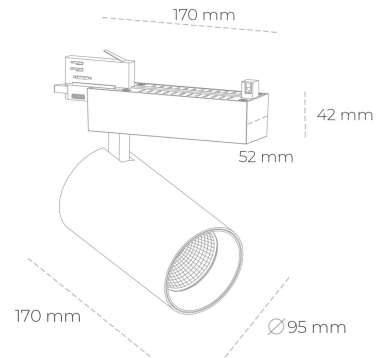

## SPOTLIGHT SNIPER N 930 25W 45° BLACK PREMIUM COLOR ON/OFF

Article number: N015-K0002-PC930-HA-N45-ZA02\_650-S4-###

LED	COB
Light colour	3000 [K] PREMIUM COLOR
CRI	90
Led chip flux	2776 [lm]
Luminous flux	2220 [lm]
System power	25 [W]
Luminaire Efficiency	89 [lm/W]
Beam angle	45°
Controller	ON/OFF
MacAdam	3 SDCM

### Spotlight LED

Track mounted LED spotlight. Aluminium housing. Ceiling base installation possible. Available in white, black and grey. Any RAL palette colour available on enquiry. Reflector beams available: 15° 30° and 45° . Maximum power is 30W

### LUMINAIRE

Weight	1,33 [kg]
Protection rating IP , IK , class	IP 20, IK 3,
Luminaire colour	BLACK
Cover	Glass
Operating voltage	220-240V 50-60Hz

Note: All data are typical values. Tolerance of measurements +/-10% System features may change with product improvements due to technical advances.