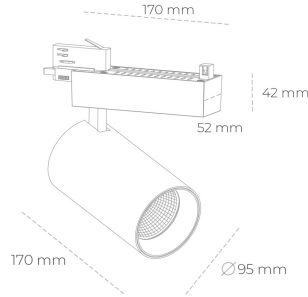

SPOTLIGHT SNIPER N 930 21W 45° BLACK PREMIUM COLOR ON/OFF

Article number: N015-K0002-PC930-HA-N45-ZA02_550-S4-###

LED	COB
Light colour	3000 [K] PREMIUM COLOR
CRI	
Led chip flux	90
Luminous flux	2396 [lm]
System power	1916 [lm]
Luminaire Efficiency	21 [W]
Beam angle	91 [lm/W]
Controller	45°
MacAdam	ON/OFF 3 SDCM

Spotlight LED

Track mounted LED spotlight. Aluminium housing. Ceiling base installation possible. Available in white, black and grey. Any RAL palette colour available on enquiry. Reflector beams available: 15° 30° and 45° . Maximum power is 30W

LUMINAIRE

Weight	1.33 [kg]
Protection rating IP , IK , class	IP 20, IK 3,
Luminaire colour	BLACK
Cover	Glass
Operating voltage	220-240V 50-60Hz

Note: All data are typical values. Tolerance of measurements +/-10%
System features may change with product improvements due to technical advances.