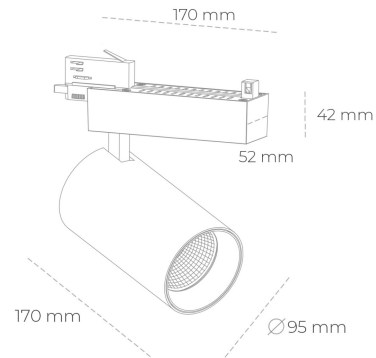

SPOTLIGHT SNIPER N 930 11W 45° BLACK PREMIUM COLOR ON/OFF

Article number: N015-K0002-PC930-HA-N45-ZA01_250-S4-###

LED	COB
Light colour	3000 [K] PREMIUM COLOR
CRI	90
Led chip flux	1145 [lm]
Luminous flux	916 [lm]
System power	11 [W]
Luminaire Efficiency	83 [lm/W]
Beam angle	45°
Controller	ON/OFF
MacAdam	3 SDCM

Spotlight LED

Track mounted LED spotlight. Aluminium housing. Ceiling base installation possible. Available in white, black and grey. Any RAL palette colour available on enquiry. Reflector beams available: 15° 30° and 45° . Maximum power is 30W

LUMINAIRE

Weight	1,33 [kg]
Protection rating IP , IK , class	IP 20, IK 3,
Luminaire colour	BLACK
Cover	Glass
Operating voltage	220-240V 50-60Hz

Note: All data are typical values. Tolerance of measurements +/-10% System features may change with product improvements due to technical advances.