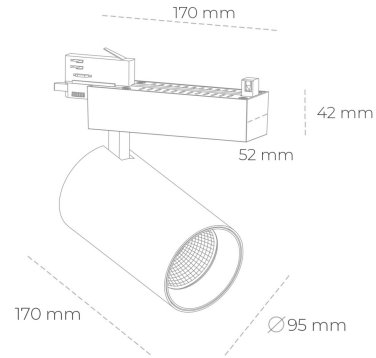

SPOTLIGHT SNIPER N 930 23W 30° BLACK PREMIUM COLOR ON/OFF

LED	COB
Light colour	3000 [K] PREMIUM COLOR
CRI	90
Led chip flux	2588 [lm]
Luminous flux	2070 [lm]
System power	23 [W]
Luminaire Efficiency	90 [lm/W]
Beam angle	30°
Controller	ON/OFF
MacAdam	3 SDCM

Spotlight LED

Track mounted LED spotlight. Aluminium housing. Ceiling base installation possible. Available in white, black and grey. Any RAL palette colour available on enquiry. Reflector beams available: 15° 30° and 45° . Maximum power is 30W

LUMINAIRE

Weight	1,33 [kg]
Protection rating IP , IK , class	IP 20, IK 3,
Luminaire colour	BLACK
Cover	Glass
Operating voltage	220-240V 50-60Hz

Note: All data are typical values. Tolerance of measurements +/-10% System features may change with product improvements due to technical advances.

OPTIONS

RAL colours on inquiry, honeycomb louver on inquiry , Casambi on inquiry, DALI on inquiry, Phase-cut dimming on inquiry.

Generated: 23.06.2024

+48 32 388 80 00

www.cora.pl
cora@cora.pl

Street: Ignatza Hakuby 18
41-914 Bytom, Polska