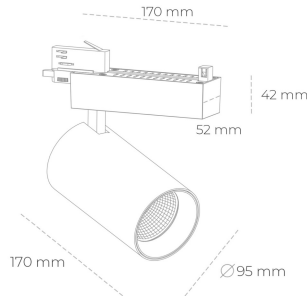

SPOTLIGHT SNIPER N 930 11W 30° BLACK PREMIUM COLOR ON/OFF

Article number: N015-K0002-PC930-HA-N30-ZA01_250-S4-###

LED	COB
Light colour	3000 [K] PREMIUM COLOR
CRI	
Led chip flux	90
Luminous flux	1145 [lm]
System power	916 [lm]
Luminaire Efficiency	11 [W]
Beam angle	83 [lm/W]
Controller	30°
MacAdam	ON/OFF 3 SDCM

Spotlight LED

Track mounted LED spotlight. Aluminium housing. Ceiling base installation possible. Available in white, black and grey. Any RAL palette colour available on enquiry. Reflector beams available: 15° 30° and 45° . Maximum power is 30W

LUMINAIRE

Weight	1.33 [kg]
Protection rating IP , IK , class	IP 20, IK 3,
Luminaire colour	BLACK
Cover	Glass
Operating voltage	220-240V 50-60Hz

Note: All data are typical values. Tolerance of measurements +/-10%
System features may change with product improvements due to technical advances.