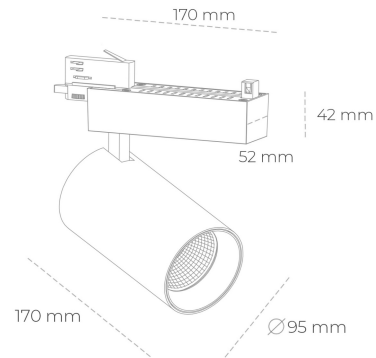

SPOTLIGHT SNIPER N 930 27W 15° BLACK PREMIUM COLOR ON/OFF

Article number: N015-K0002-PC930-HA-N15-ZA02_700-S4-###

LED	COB
Light colour	3000 [K] PREMIUM COLOR
CRI	90
Led chip flux	2960 [lm]
Luminous flux	2368 [lm]
System power	27 [W]
Luminaire Efficiency	88 [lm/W]
Beam angle	15°
Controller	ON/OFF
MacAdam	3 SDCM

Spotlight LED

Track mounted LED spotlight. Aluminium housing. Ceiling base installation possible. Available in white, black and grey. Any RAL palette colour available on enquiry. Reflector beams available: 15° 30° and 45° . Maximum power is 30W

LUMINAIRE

Weight	1,33 [kg]
Protection rating IP , IK , class	IP 20, IK 3,
Luminaire colour	BLACK
Cover	Glass
Operating voltage	220-240V 50-60Hz

Note: All data are typical values. Tolerance of measurements +/-10% System features may change with product improvements due to technical advances.