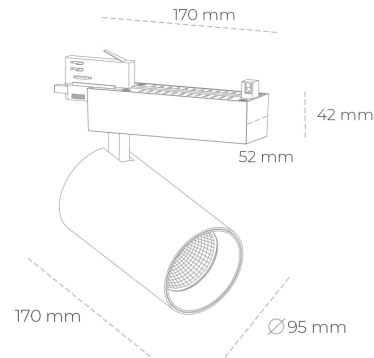

## SPOTLIGHT SNIPER N 930 25W 15° BLACK PREMIUM COLOR ON/OFF

Article number: N015-K0002-PC930-HA-N15-ZA02\_650-S4-###

LED	COB
Light colour	3000 [K] PREMIUM COLOR
CRI	90
Led chip flux	2776 [lm]
Luminous flux	2220 [lm]
System power	25 [W]
Luminaire Efficiency	89 [lm/W]
Beam angle	15°
Controller	ON/OFF
MacAdam	3 SDCM

### Spotlight LED

Track mounted LED spotlight. Aluminium housing. Ceiling base installation possible. Available in white, black and grey. Any RAL palette colour available on enquiry. Reflector beams available: 15° 30° and 45° . Maximum power is 30W

### LUMINAIRE

Weight	1,33 [kg]
Protection rating IP , IK , class	IP 20, IK 3,
Luminaire colour	BLACK
Cover	Glass
Operating voltage	220-240V 50-60Hz

Note: All data are typical values. Tolerance of measurements +/-10% System features may change with product improvements due to technical advances.