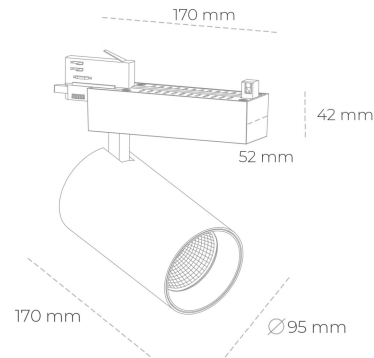

SPOTLIGHT SNIPER N 930 21W 15° BLACK PREMIUM COLOR ON/OFF

Article number: N015-K0002-PC930-HA-N15-ZA02_550-S4-###

LED	COB
Light colour	3000 [K] PREMIUM COLOR
CRI	90
Led chip flux	2396 [lm]
Luminous flux	1916 [lm]
System power	21 [W]
Luminaire Efficiency	91 [lm/W]
Beam angle	15°
Controller	ON/OFF
MacAdam	3 SDCM

Spotlight LED

Track mounted LED spotlight. Aluminium housing. Ceiling base installation possible. Available in white, black and grey. Any RAL palette colour available on enquiry. Reflector beams available: 15° 30° and 45° . Maximum power is 30W

LUMINAIRE

Weight	1,33 [kg]
Protection rating IP , IK , class	IP 20, IK 3,
Luminaire colour	BLACK
Cover	Glass
Operating voltage	220-240V 50-60Hz

Note: All data are typical values. Tolerance of measurements +/-10% System features may change with product improvements due to technical advances.