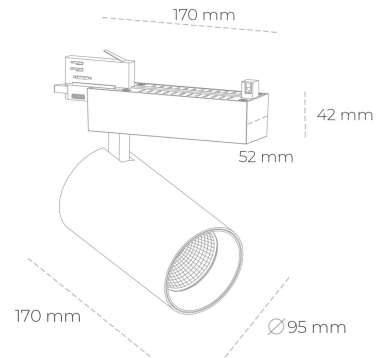

## SPOTLIGHT SNIPER N 930 20W 15° BLACK PREMIUM COLOR ON/OFF

Article number: N015-K0002-PC930-HA-N15-ZA01\_500-S4-###

LED	COB
Light colour	3000 [K] PREMIUM COLOR
CRI	90
Led chip flux	2200 [lm]
Luminous flux	1760 [lm]
System power	20 [W]
Luminaire Efficiency	[lm/W]
Beam angle	15°
Controller	ON/OFF
MacAdam	3 SDCM

### Spotlight LED

Track mounted LED spotlight. Aluminium housing. Ceiling base installation possible. Available in white, black and grey. Any RAL palette colour available on enquiry. Reflector beams available: 15° 30° and 45° . Maximum power is 30W

### LUMINAIRE

Weight	1,33 [kg]
Protection rating IP , IK , class	IP 20, IK 3,
Luminaire colour	WHITE
Cover	Glass
Operating voltage	220-240V 50-60Hz

Note: All data are typical values. Tolerance of measurements +/-10% System features may change with product improvements due to technical advances.