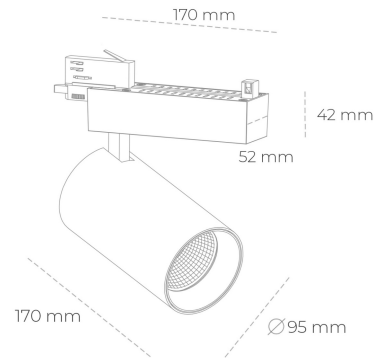

SPOTLIGHT SNIPER N 930 23W 45° BLACK CRI97 ON/OFF

Article number: N015-K0002-HI930-H7-N45-ZA02_600-S4-###

LED	COB
Light colour	3000 [K] CRI97
CRI	90
Led chip flux	2601 [lm]
Luminous flux	2080 [lm]
System power	23 [W]
Luminaire Efficiency	90 [lm/W]
Beam angle	45°
Controller	ON/OFF
MacAdam	3 SDCM

Spotlight LED

Track mounted LED spotlight. Aluminium housing. Ceiling base installation possible. Available in white, black and grey. Any RAL palette colour available on enquiry. Reflector beams available: 15° 30° and 45°. Maximum power is 30W

LUMINAIRE

Weight	1,33 [kg]
Protection rating IP , IK , class	IP 20, IK 3,
Luminaire colour	BLACK
Cover	Glass
Operating voltage	220-240V 50-60Hz

Note: All data are typical values. Tolerance of measurements +/-10% System features may change with product improvements due to technical advances.