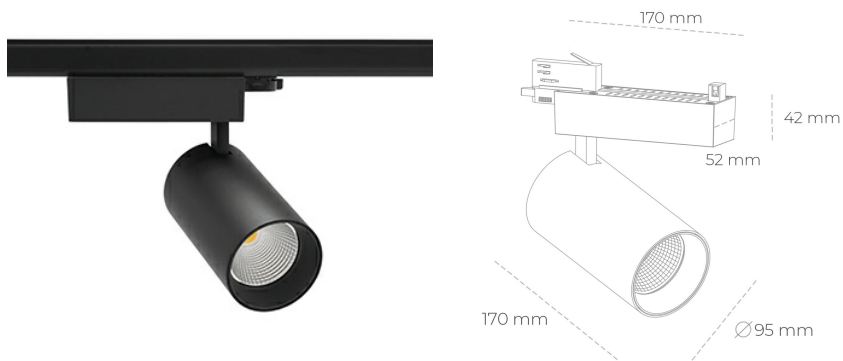

## SPOTLIGHT SNIPER N 930 31W 30° BLACK CRI97 ON/OFF

Article number: N015-K0002-HI930-H7-N30-ZA03\_800-S4-###

LED	COB
Light colour	3000 [K] CRI97
CRI	90
Led chip flux	3368 [lm]
Luminous flux	2694 [lm]
System power	31 [W]
Luminaire Efficiency	87 [lm/W]
Beam angle	30°
Controller	ON/OFF
MacAdam	3 SDCM

### Spotlight LED

Track mounted LED spotlight. Aluminium housing. Ceiling base installation possible. Available in white, black and grey. Any RAL palette colour available on enquiry. Reflector beams available: 15° 30° and 45° . Maximum power is 30W

### LUMINAIRE

Weight	1,33 [kg]
Protection rating IP , IK , class	IP 20, IK 3,
Luminaire colour	BLACK
Cover	Glass
Operating voltage	220-240V 50-60Hz

Note: All data are typical values. Tolerance of measurements +/-10% System features may change with product improvements due to technical advances.