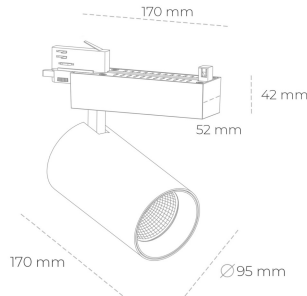

SPOTLIGHT SNIPER N 930 25W 30° BLACK CRI97 ON/OFF

Article number: N015-K0002-HI930-H7-N30-ZA02_650-S4-###

LED	COB
Light colour	3000 [K] CRI97
CRI	90
Led chip flux	2797 [lm]
Luminous flux	2237 [lm]
System power	25 [W]
Luminaire Efficiency	89 [lm/W]
Beam angle	30°
Controller	ON/OFF
MacAdam	3 SDCM

Spotlight LED

Track mounted LED spotlight. Aluminium housing. Ceiling base installation possible. Available in white, black and grey. Any RAL palette colour available on enquiry. Reflector beams available: 15° 30° and 45° . Maximum power is 30W

LUMINAIRE

Weight	1.33 [kg]
Protection rating IP , IK , class	IP 20, IK 3,
Luminaire colour	BLACK
Cover	Glass
Operating voltage	220-240V 50-60Hz

Note: All data are typical values. Tolerance of measurements +/-10%
System features may change with product improvements due to technical advances.