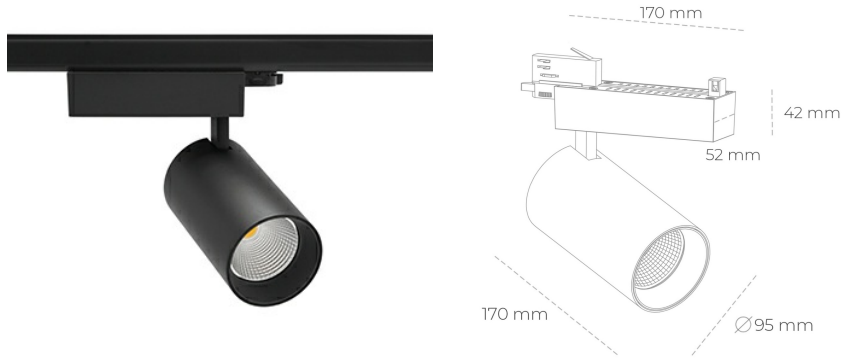

SPOTLIGHT SNIPER N 930 23W 30° BLACK CRI97 ON/OFF

LED	COB
Light colour	3000 [K] CRI97
CRI	90
Led chip flux	2601 [lm]
Luminous flux	2080 [lm]
System power	23 [W]
Luminaire Efficiency	90 [lm/W]
Beam angle	30°
Controller	ON/OFF
MacAdam	3 SDCM

Spotlight LED

Track mounted LED spotlight. Aluminium housing. Ceiling base installation possible. Available in white, black and grey. Any RAL palette colour available on enquiry. Reflector beams available: 15° 30° and 45° . Maximum power is 30W

LUMINAIRE

Weight	1,33 [kg]
Protection rating IP , IK , class	IP 20, IK 3,
Luminaire colour	BLACK
Cover	Glass
Operating voltage	220-240V 50-60Hz

Note: All data are typical values. Tolerance of measurements +/-10% System features may change with product improvements due to technical advances.

OPTIONS

RAL colours on inquiry, honeycomb louver on inquiry , Casambi on inquiry, DALI on inquiry, Phase-cut dimming on inquiry.

Generated: 14.08.2024

+48 32 388 80 00

www.cora.pl
cora@cora.pl

Street: Ignatza Hakuby 18
41-914 Bytom, Polska