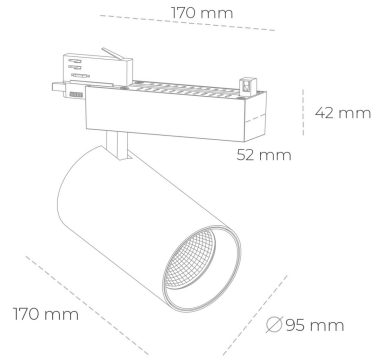

SPOTLIGHT SNIPER N 930 21W 30° BLACK CRI97 ON/OFF

LED	COB
Light colour	3000 [K] CRI97
CRI	90
Led chip flux	2402 [lm]
Luminous flux	1921 [lm]
System power	21 [W]
Luminaire Efficiency	91 [lm/W]
Beam angle	30°
Controller	ON/OFF
MacAdam	3 SDCM

Spotlight LED

Track mounted LED spotlight. Aluminium housing. Ceiling base installation possible. Available in white, black and grey. Any RAL palette colour available on enquiry. Reflector beams available: 15° 30° and 45°. Maximum power is 30W

LUMINAIRE

Weight	1,33 [kg]
Protection rating IP , IK , class	IP 20, IK 3,
Luminaire colour	BLACK
Cover	Glass
Operating voltage	220-240V 50-60Hz

Note: All data are typical values. Tolerance of measurements +/-10% System features may change with product improvements due to technical advances.

OPTIONS

RAL colours on inquiry, honeycomb louver on inquiry , Casambi on inquiry, DALI on inquiry, Phase-cut dimming on inquiry.

Generated: 23.06.2024

+48 32 388 80 00

www.cora.pl
cora@cora.pl

Street: Ignatza Hakuby 18
41-914 Bytom, Polska