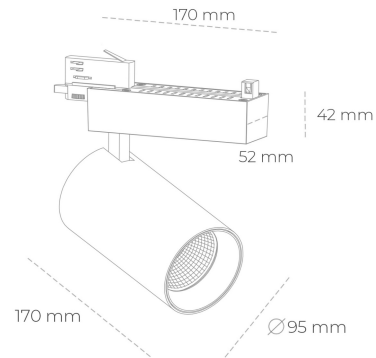

SPOTLIGHT SNIPER N 930 23W 15° BLACK CRI97 ON/OFF

LED	COB
Light colour	3000 [K] CRI97
CRI	90
Led chip flux	2601 [lm]
Luminous flux	2080 [lm]
System power	23 [W]
Luminaire Efficiency	90 [lm/W]
Beam angle	15°
Controller	ON/OFF
MacAdam	3 SDCM

Spotlight LED

Track mounted LED spotlight. Aluminium housing. Ceiling base installation possible. Available in white, black and grey. Any RAL palette colour available on enquiry. Reflector beams available: 15° 30° and 45°. Maximum power is 30W

LUMINAIRE

Weight	1,33 [kg]
Protection rating IP , IK , class	IP 20, IK 3,
Luminaire colour	BLACK
Cover	Glass
Operating voltage	220-240V 50-60Hz

Note: All data are typical values. Tolerance of measurements +/-10% System features may change with product improvements due to technical advances.

OPTIONS

RAL colours on inquiry, honeycomb louver on inquiry , Casambi on inquiry, DALI on inquiry, Phase-cut dimming on inquiry.

Generated: 21.06.2024

+48 32 388 80 00

www.cora.pl
cora@cora.pl

Street: Ignatza Hakuby 18
41-914 Bytom, Polska