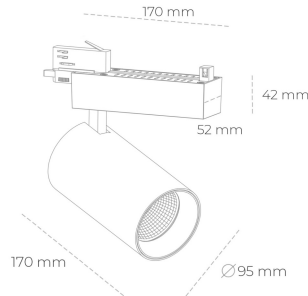

SPOTLIGHT SNIPER N 930 21W 15° BLACK CRI97 ON/OFF

Article number: N015-K0002-HI930-H7-N15-ZA02_550-S4-###

LED	COB
Light colour	3000 [K] CRI97
CRI	90
Led chip flux	2402 [lm]
Luminous flux	1921 [lm]
System power	21 [W]
Luminaire Efficiency	91 [lm/W]
Beam angle	15°
Controller	ON/OFF
MacAdam	3 SDCM

Spotlight LED

Track mounted LED spotlight. Aluminium housing. Ceiling base installation possible. Available in white, black and grey. Any RAL palette colour available on enquiry. Reflector beams available: 15° 30° and 45° . Maximum power is 30W

LUMINAIRE

Weight	1.33 [kg]
Protection rating IP , IK , class	IP 20, IK 3,
Luminaire colour	BLACK
Cover	Glass
Operating voltage	220-240V 50-60Hz

Note: All data are typical values. Tolerance of measurements +/-10%
System features may change with product improvements due to technical advances.