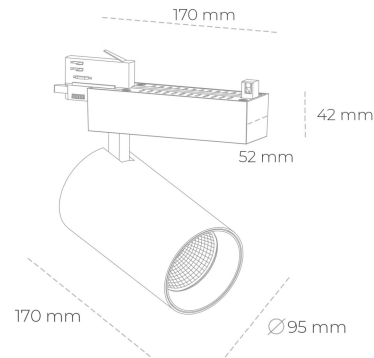

SPOTLIGHT SNIPER N 930 19W 15° BLACK CRI97 ON/OFF

LED	COB
Light colour	3000 [K] CRI97
CRI	90
Led chip flux	2199 [lm]
Luminous flux	1759 [lm]
System power	19 [W]
Luminaire Efficiency	93 [lm/W]
Beam angle	15°
Controller	ON/OFF
MacAdam	3 SDCM

Spotlight LED

Track mounted LED spotlight. Aluminium housing. Ceiling base installation possible. Available in white, black and grey. Any RAL palette colour available on enquiry. Reflector beams available: 15° 30° and 45°. Maximum power is 30W

LUMINAIRE

Weight	1,33 [kg]
Protection rating IP , IK , class	IP 20, IK 3,
Luminaire colour	BLACK
Cover	Glass
Operating voltage	220-240V 50-60Hz

Note: All data are typical values. Tolerance of measurements +/-10% System features may change with product improvements due to technical advances.

OPTIONS

RAL colours on inquiry, honeycomb louver on inquiry , Casambi on inquiry, DALI on inquiry, Phase-cut dimming on inquiry.

Generated: 14.08.2024

+48 32 388 80 00

www.cora.pl
cora@cora.pl

Street: Ignatza Hakuby 18
41-914 Bytom, Polska