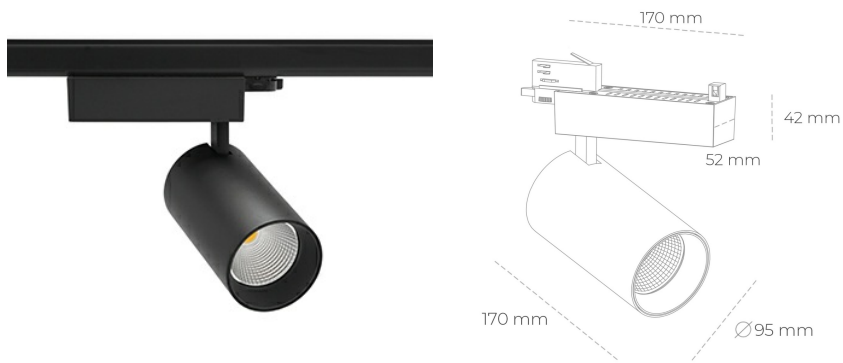

SPOTLIGHT SNIPER N 930 10W 15° BLACK CRI97 ON/OFF

Article number: N015-K0002-HI930-H7-N15-ZA01_250-S4-###

LED	COB
Light colour	3000 [K] CRI97
CRI	90
Led chip flux	1144 [lm]
Luminous flux	915 [lm]
System power	10 [W]
Luminaire Efficiency	92 [lm/W]
Beam angle	15°
Controller	ON/OFF
MacAdam	3 SDCM

Spotlight LED

Track mounted LED spotlight. Aluminium housing. Ceiling base installation possible. Available in white, black and grey. Any RAL palette colour available on enquiry. Reflector beams available: 15° 30° and 45° . Maximum power is 30W

LUMINAIRE

Weight	1,33 [kg]
Protection rating IP , IK , class	IP 20, IK 3,
Luminaire colour	BLACK
Cover	Glass
Operating voltage	220-240V 50-60Hz

Note: All data are typical values. Tolerance of measurements +/-10% System features may change with product improvements due to technical advances.