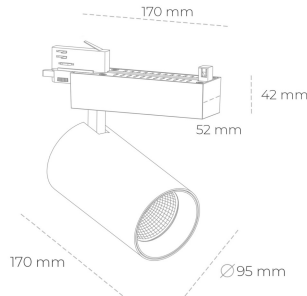

SPOTLIGHT SNIPER N 935 27W 45° BLACK PREMIUM WHITE ON/OFF

Article number: N015-K0002-HE935-HA-N45-ZA02_700-S4-###

LED	COB
Light colour	3500 [K] PREMIUM WHITE
CRI	
Led chip flux	90
Luminous flux	4038 [lm]
System power	3230 [lm]
Luminaire Efficiency	27 [W]
Beam angle	120 [lm/W]
Controller	45°
MacAdam	ON/OFF 3 SDCM

Spotlight LED

Track mounted LED spotlight. Aluminium housing. Ceiling base installation possible. Available in white, black and grey. Any RAL palette colour available on enquiry. Reflector beams available: 15° 30° and 45° . Maximum power is 30W

LUMINAIRE

Weight	1.33 [kg]
Protection rating IP , IK , class	IP 20, IK 3,
Luminaire colour	BLACK
Cover	Glass
Operating voltage	220-240V 50-60Hz

Note: All data are typical values. Tolerance of measurements +/-10%
System features may change with product improvements due to technical advances.