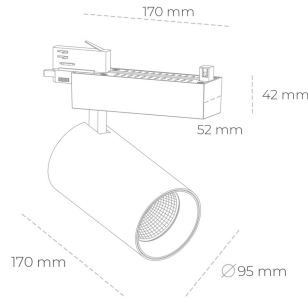

# SPOTLIGHT SNIPER N 935 23W 45° BLACK PREMIUM WHITE ON/OFF

Article number: N015-K0002-HE935-HA-N45-ZA02\_600-S4-###

LED	COB
Light colour	3500 [K] PREMIUM WHITE
CRI	
Led chip flux	90
Luminous flux	3513 [lm]
System power	2810 [lm]
Luminaire Efficiency	23 [W]
Beam angle	122 [lm/W]
Controller	45°
MacAdam	ON/OFF 3 SDCM

## Spotlight LED

Track mounted LED spotlight. Aluminium housing. Ceiling base installation possible. Available in white, black and grey. Any RAL palette colour available on enquiry. Reflector beams available: 15° 30° and 45° . Maximum power is 30W

## LUMINAIRE

Weight	1.33 [kg]
Protection rating IP , IK , class	IP 20, IK 3,
Luminaire colour	BLACK
Cover	Glass
Operating voltage	220-240V 50-60Hz

Note: All data are typical values. Tolerance of measurements +/-10%  
System features may change with product improvements due to technical advances.